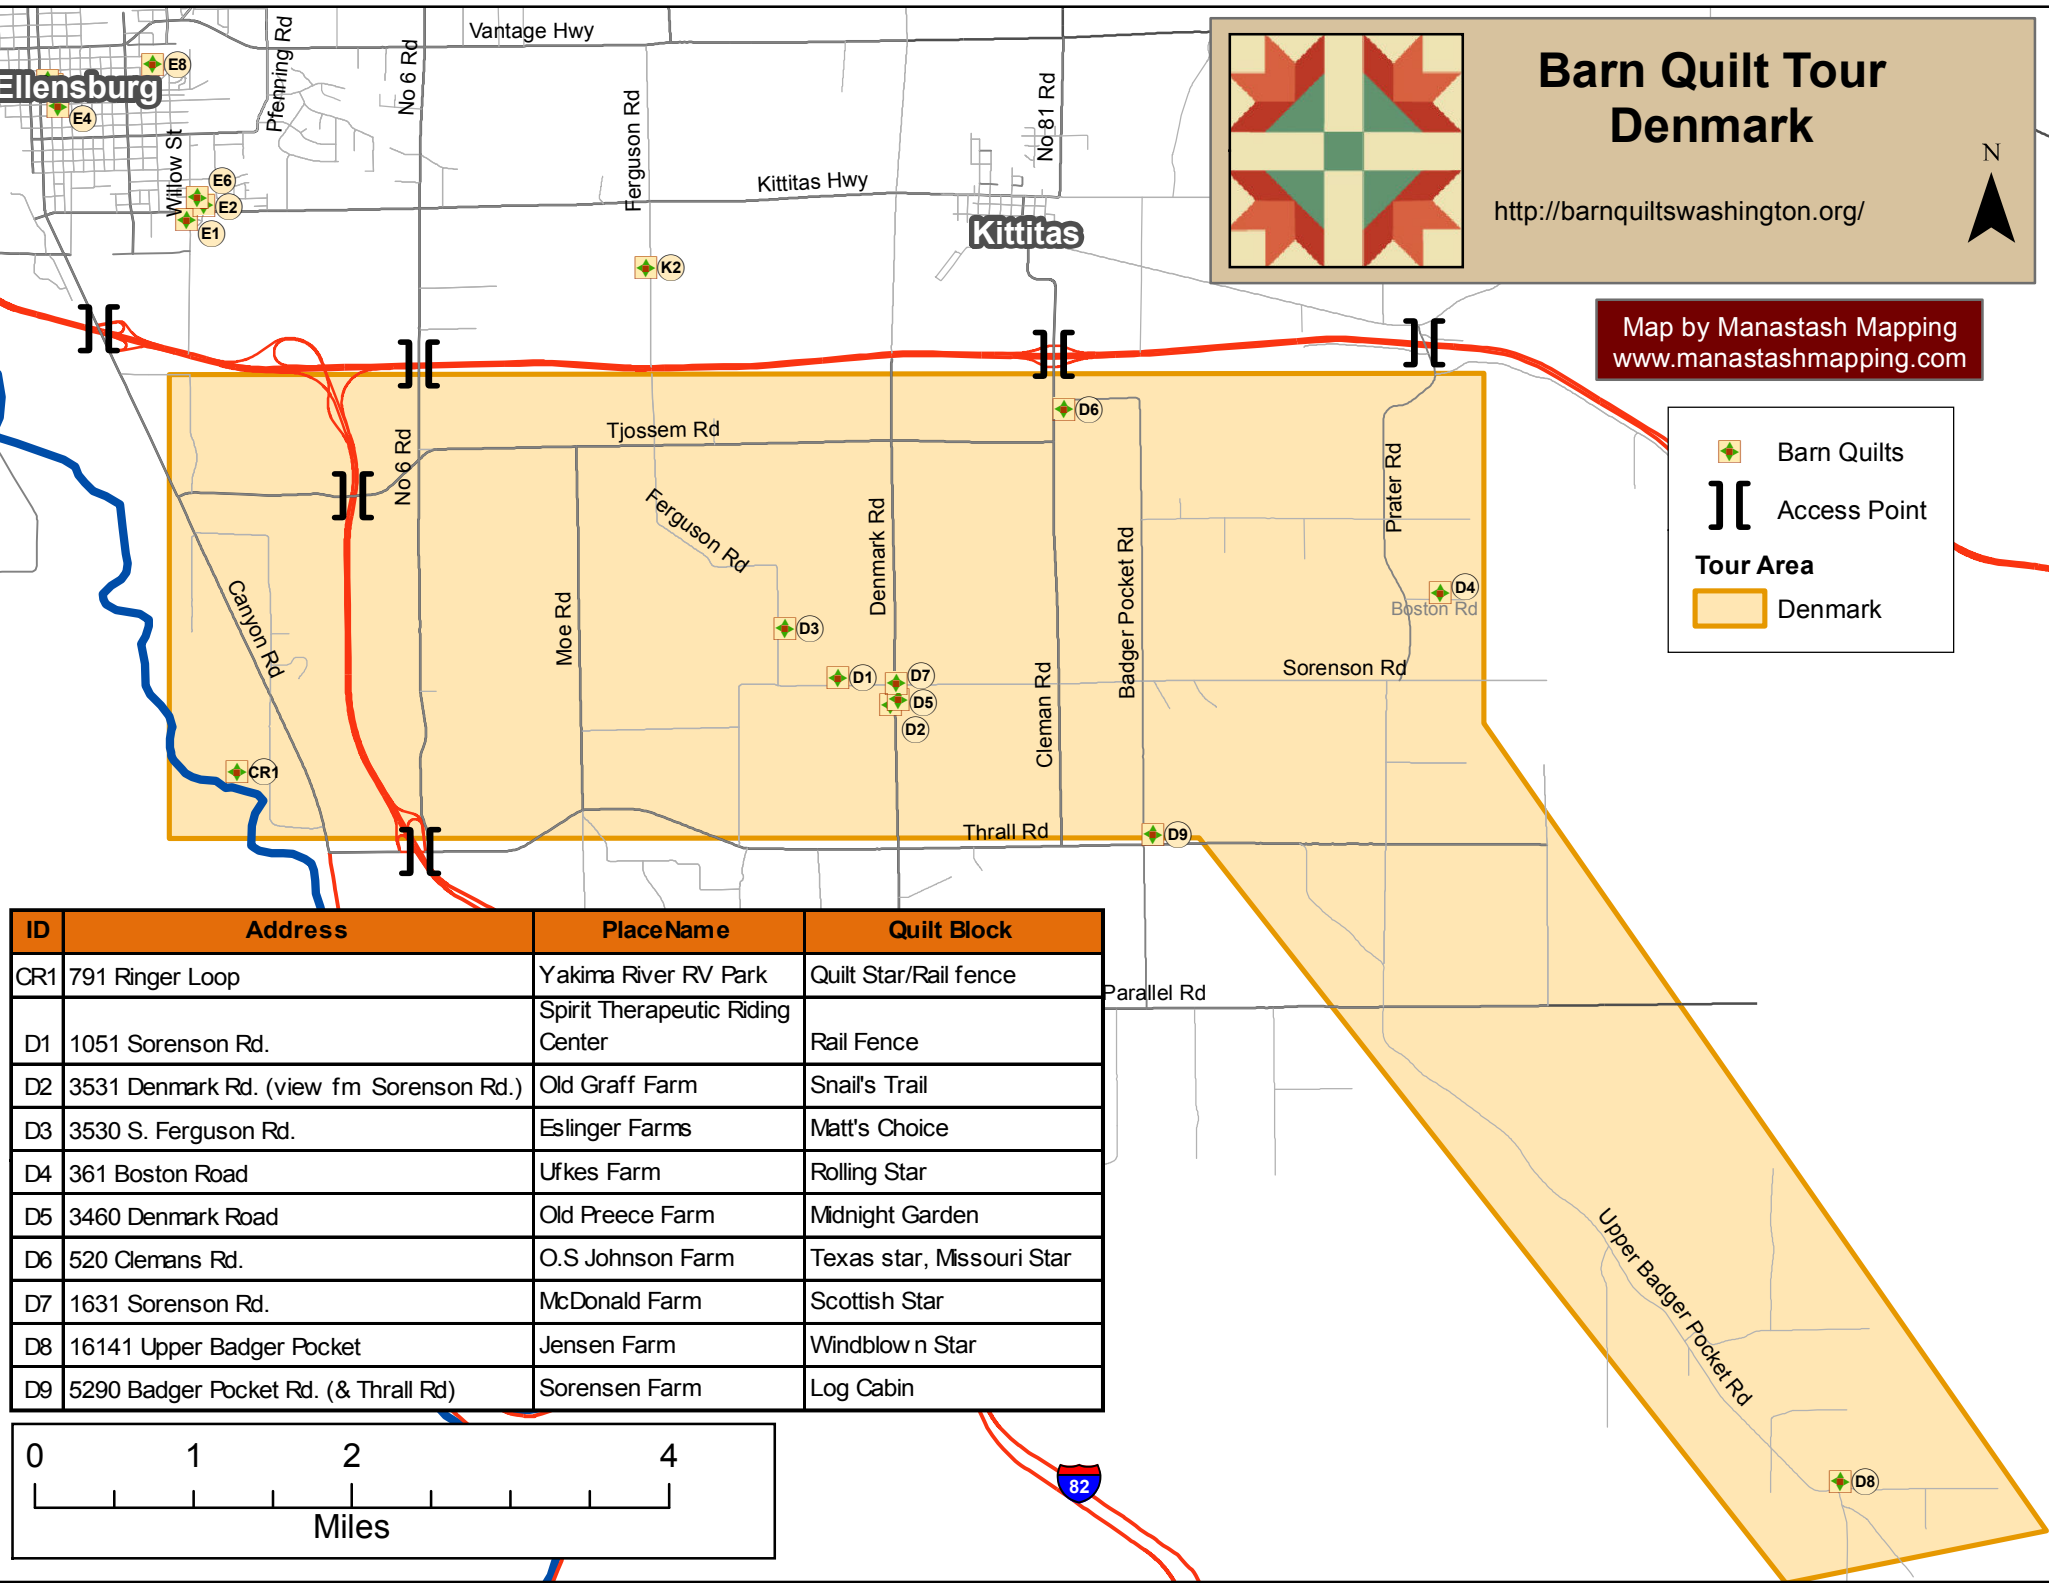

Barn Quilt Tour Denmark

<http://barnquiltswashington.org/>

Map by Manastash Mapping
www.manastashmapping.com

 Barn Quilts
 Access Point
Tour Area
 Denmark

ID	Address	Place Name	Quilt Block
CR1	791 Ringer Loop	Yakima River RV Park	Quilt Star/Rail fence
D1	1051 Sorenson Rd.	Spirit Therapeutic Riding Center	Rail Fence
D2	3531 Denmark Rd. (view fm Sorenson Rd.)	Old Graff Farm	Snail's Trail
D3	3530 S. Ferguson Rd.	Eslinger Farms	Matt's Choice
D4	361 Boston Road	Ufkes Farm	Rolling Star
D5	3460 Denmark Road	Old Preece Farm	Midnight Garden
D6	520 Clemans Rd.	O.S Johnson Farm	Texas star, Missouri Star
D7	1631 Sorenson Rd.	McDonald Farm	Scottish Star
D8	16141 Upper Badger Pocket	Jensen Farm	Windblow n Star
D9	5290 Badger Pocket Rd. (& Thrall Rd)	Sorensen Farm	Log Cabin