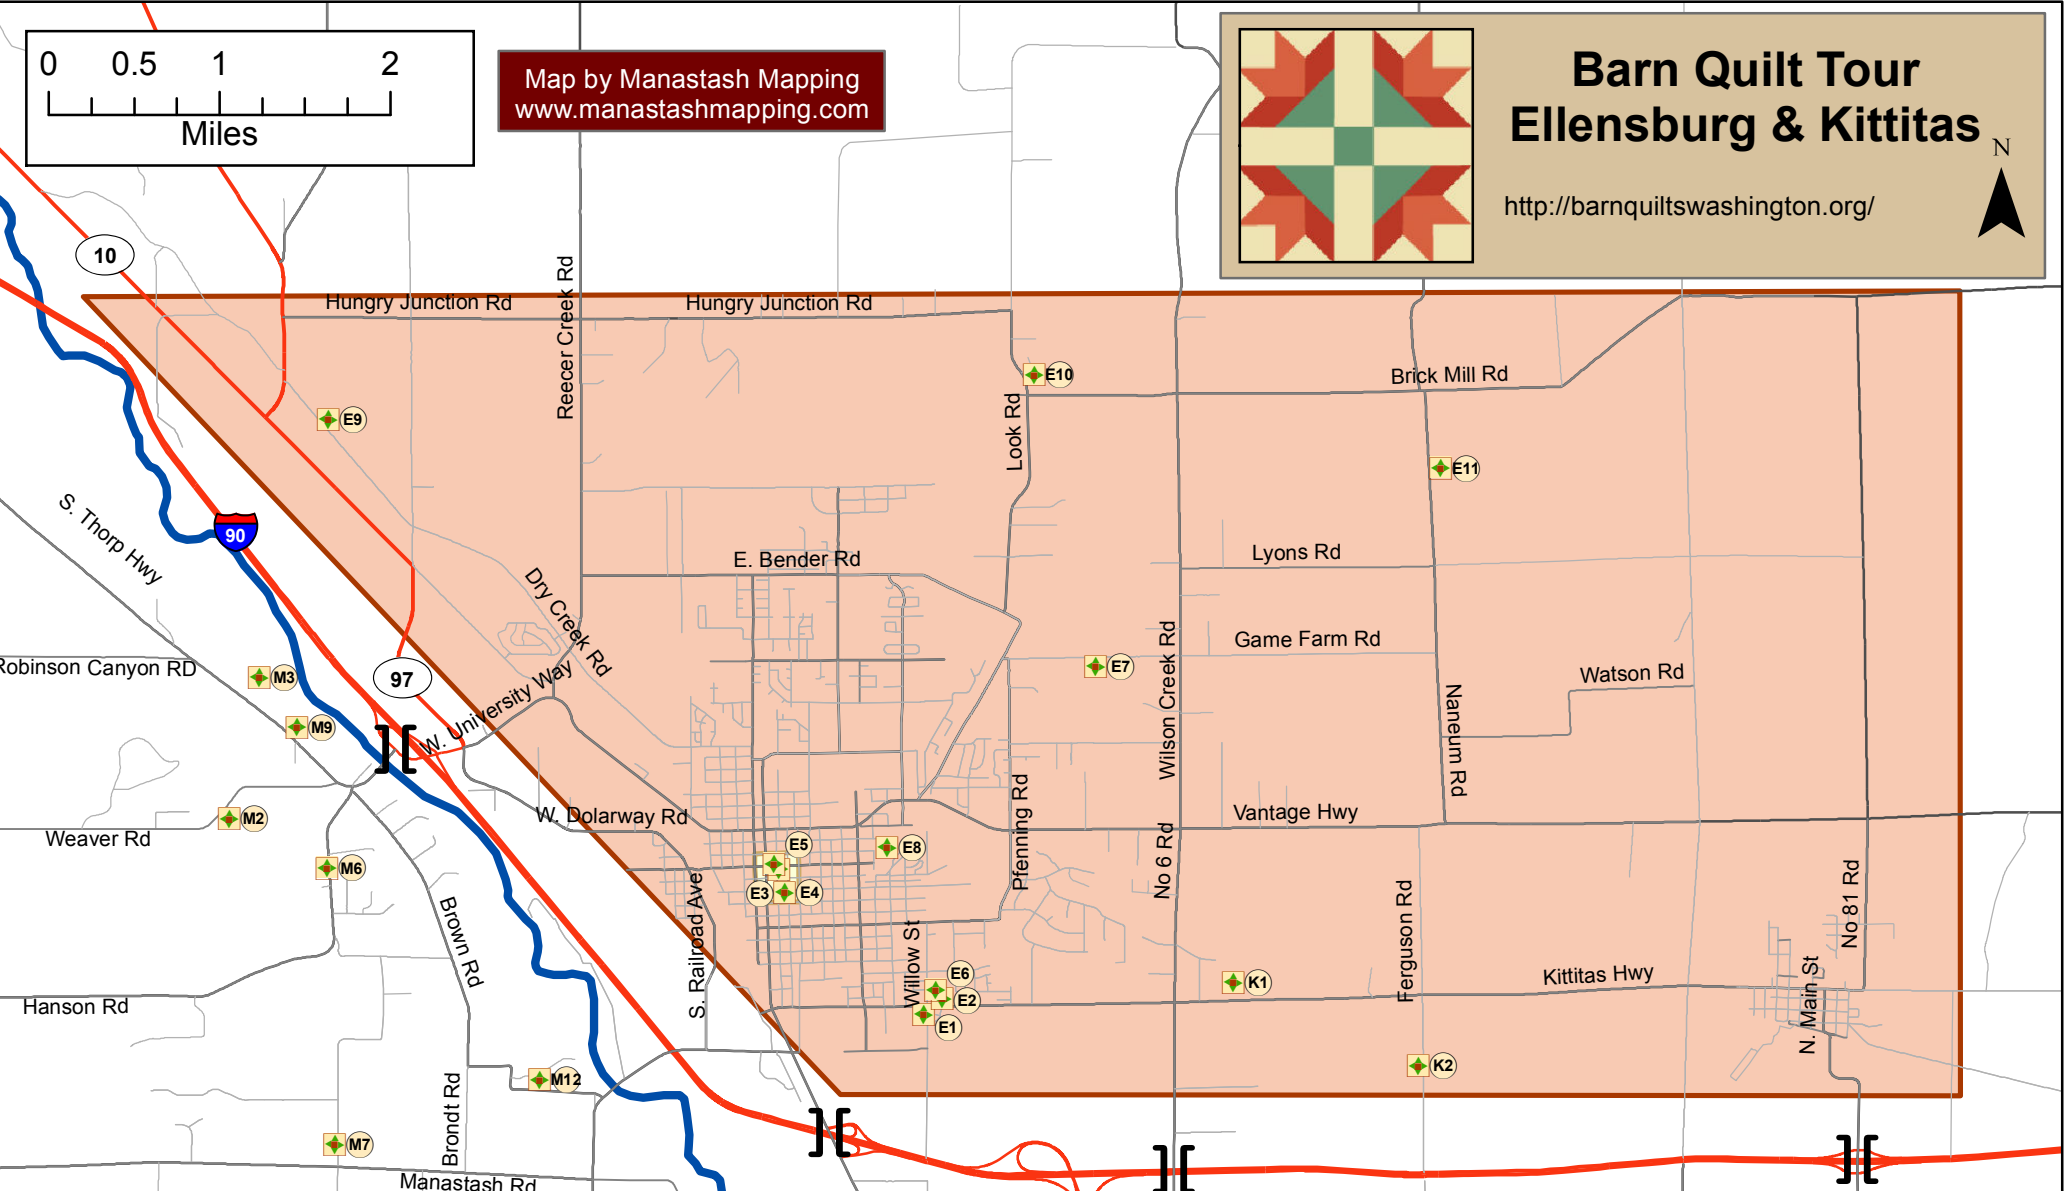

Map by Manastash Mapping
www.manastashmapping.com

Barn Quilt Tour Ellensburg & Kittitas

<http://barnquiltswashington.org/>

ID	Address	PlaceName	Quilt Block	ID	Address	PlaceName	Quilt Block
E1	1116 E. Mountain View Ave.	Dominion Farm	Patriotic Star	E8	512 N. Poplar Street	Kittitas County 4-H Barns	Log Cabin, Carpenter's Wheel, Windmill
E2	1215 E. Mountain View Ave.	Bull Farm	Double Windmill	E9	4441 Dry Creek Road	Glory Farm	Shoo Fly
E3	416 North Pearl	Clymer Museum	Clymer Museum	E10	Look & Bridlewood Lane	Artz Farm	Carolina Lily
E4	114 East Third Avenue	Kittitas County Historical Museum	Grandmother's Nine Patch Star	E11	3370 Naneum Rd.	Sand Farm	Galaxy Star w/ 4 point brand
E5	501 N Pearl St	Land Title Building	Desert Rose	K1	2713 Kittitas Hwy	Sunny Heights Farm	Courthouse Steps
E6	708 S. Willow Street	Harmon Farm	Diamond Star	K2	921 N. Ferguson Rd.	Olmstead Farm State Park	Basket &
E7	870 Game Farm Rd.	Koch/Carpenter Farm	Allison's Choice				