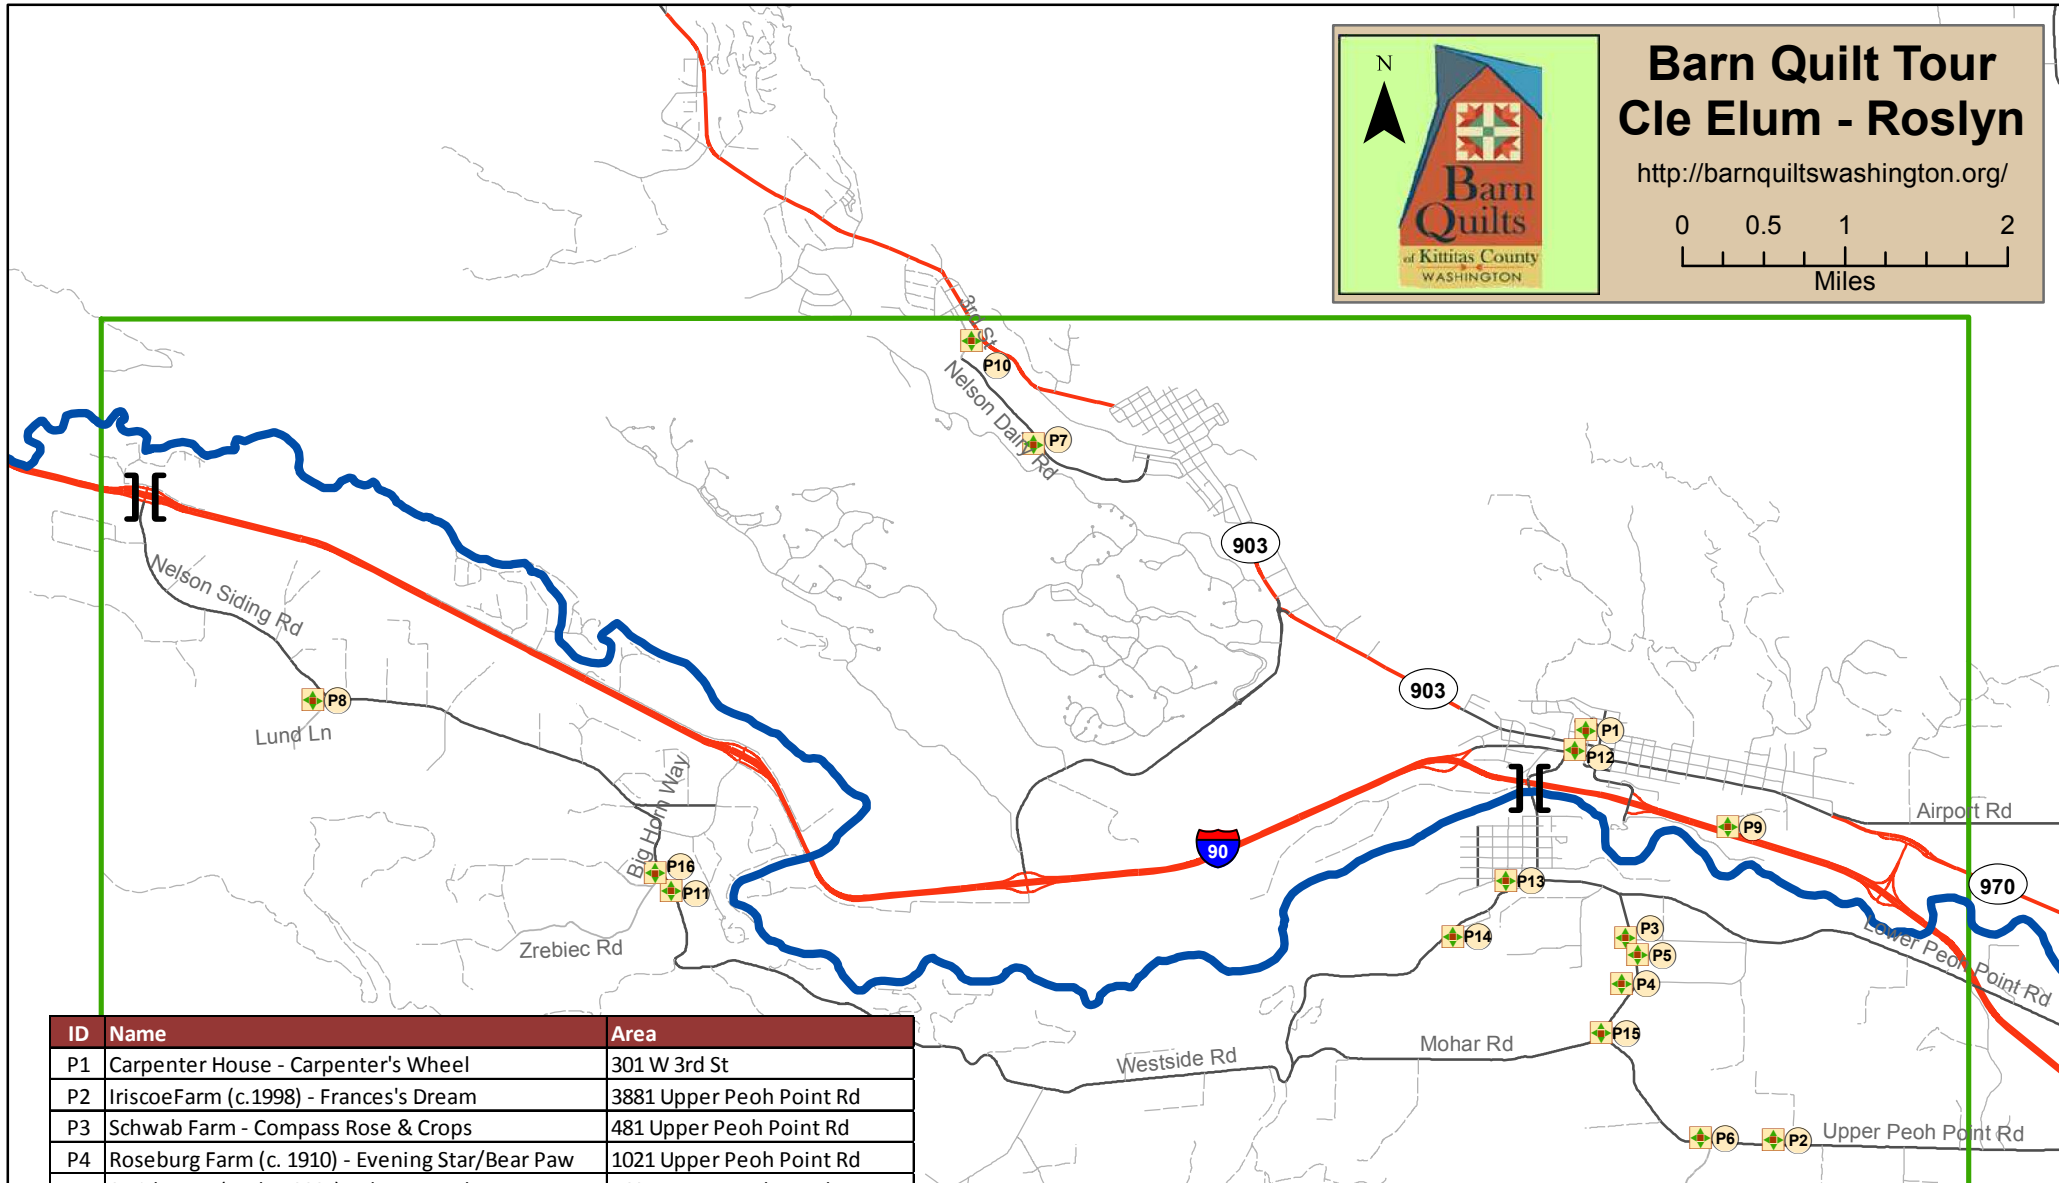

Barn Quilt Tour Cle Elum - Roslyn

<http://barnquilts.washington.org/>

ID	Name	Area
P1	Carpenter House - Carpenter's Wheel	301 W 3rd St
P2	Iriscoe Farm (c.1998) - Frances's Dream	3881 Upper Peoh Point Rd
P3	Schwab Farm - Compass Rose & Crops	481 Upper Peoh Point Rd
P4	Roseburg Farm (c. 1910) - Evening Star/Bear Paw	1021 Upper Peoh Point Rd
P5	Smith Barn (early 1900s) - Flower Basket	560 Upper Peoh Pt Rd
P6	Bierek Farm (c. early 1900s) - Log Cabin With Brand	3001 Upper Peoh Pt Rd
P7	Nelson Dairy Farm (c. 1890s) - Starburst	1390 Nelson Dairy Farm Rd
P8	Riter Farm - Widdie Ridge	20 Lund Lane
P9	Dalle Farm - Dalle Family Choice	Westbound I-90, Exit 84
P10	Old Vukonich Farm; Sunflower	Fan House Rd & 3rd
P11	Melary Place - Peony	10700 Westside Dr
P12	Bogatay Home - Grapes & Vine	312 W 1st Street
P13	South Cle Elum Historic Rail Yard Railroad Crossing	6th St & Milwaukee
P14	Jeff & Karen Hill - Hat in the Turkey Track	Westside Rd & Gobbler's Knob
P15	Andy Peck - Circle Play	21 Mohar Rd
P16	Jim & Deborah Knight - Grape Vine applique	10930 Westside Rd