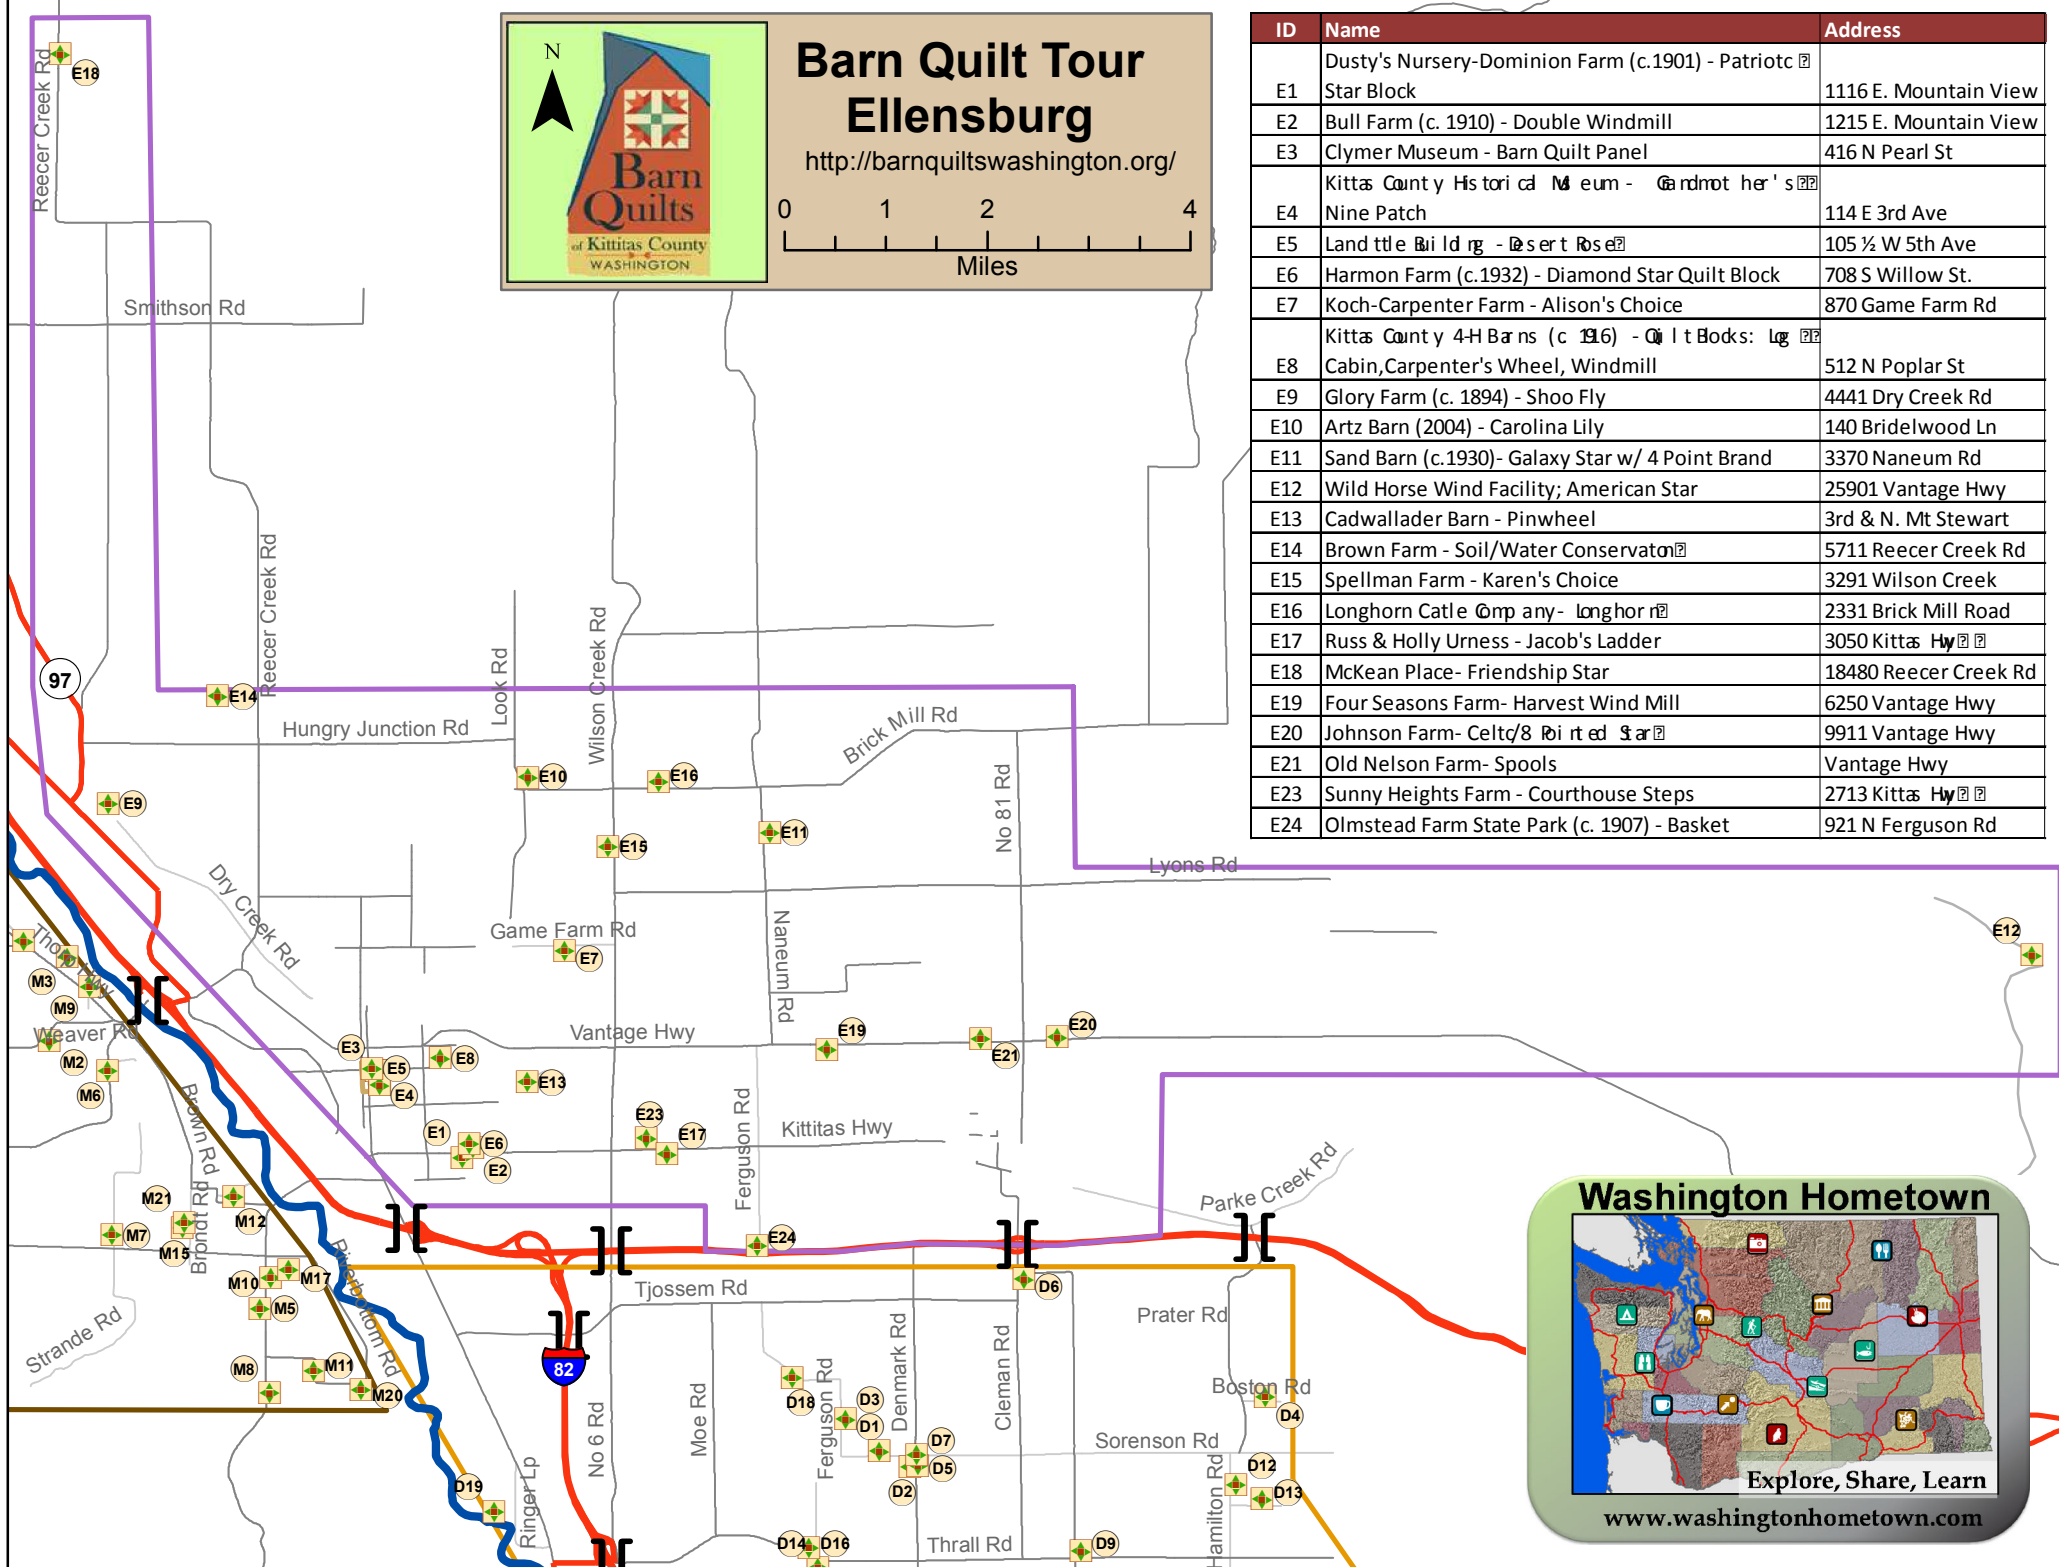

Barn Quilt Tour Ellensburg

<http://barnquilts.washington.org/>

ID	Name	Address
E1	Dusty's Nursery-Dominion Farm (c.1901) - Patriotc Star Block	1116 E. Mountain View
E2	Bull Farm (c. 1910) - Double Windmill	1215 E. Mountain View
E3	Clymer Museum - Barn Quilt Panel	416 N Pearl St
E4	Kittas County Historical Museum - Garden her's	114 E 3rd Ave
E5	Land title Building - Desert Roses	105 1/2 W 5th Ave
E6	Harmon Farm (c.1932) - Diamond Star Quilt Block	708 S Willow St.
E7	Koch-Carpenter Farm - Alison's Choice	870 Game Farm Rd
E8	Kittas County 4-H Barns (c 1916) - Quilt Blocks: Log Cabin, Carpenter's Wheel, Windmill	512 N Poplar St
E9	Glory Farm (c. 1894) - Shoo Fly	4441 Dry Creek Rd
E10	Artz Barn (2004) - Carolina Lily	140 Bridelwood Ln
E11	Sand Barn (c.1930)- Galaxy Star w/ 4 Point Brand	3370 Naneum Rd
E12	Wild Horse Wind Facility; American Star	25901 Vantage Hwy
E13	Cadwallader Barn - Pinwheel	3rd & N. Mt Stewart
E14	Brown Farm - Soil/Water Conservat	5711 Reecer Creek Rd
E15	Spellman Farm - Karen's Choice	3291 Wilson Creek
E16	Longhorn Cattle Company - Longhorn	2331 Brick Mill Road
E17	Russ & Holly Urness - Jacob's Ladder	3050 Kittas Hwy
E18	McKean Place- Friendship Star	18480 Reecer Creek Rd
E19	Four Seasons Farm- Harvest Wind Mill	6250 Vantage Hwy
E20	Johnson Farm- Celtic/8 Pointed Star	9911 Vantage Hwy
E21	Old Nelson Farm- Spools	Vantage Hwy
E23	Sunny Heights Farm - Courthouse Steps	2713 Kittas Hwy
E24	Olmstead Farm State Park (c. 1907) - Basket	921 N Ferguson Rd

Washington Hometown

Explore, Share, Learn

www.washingtonhometown.com