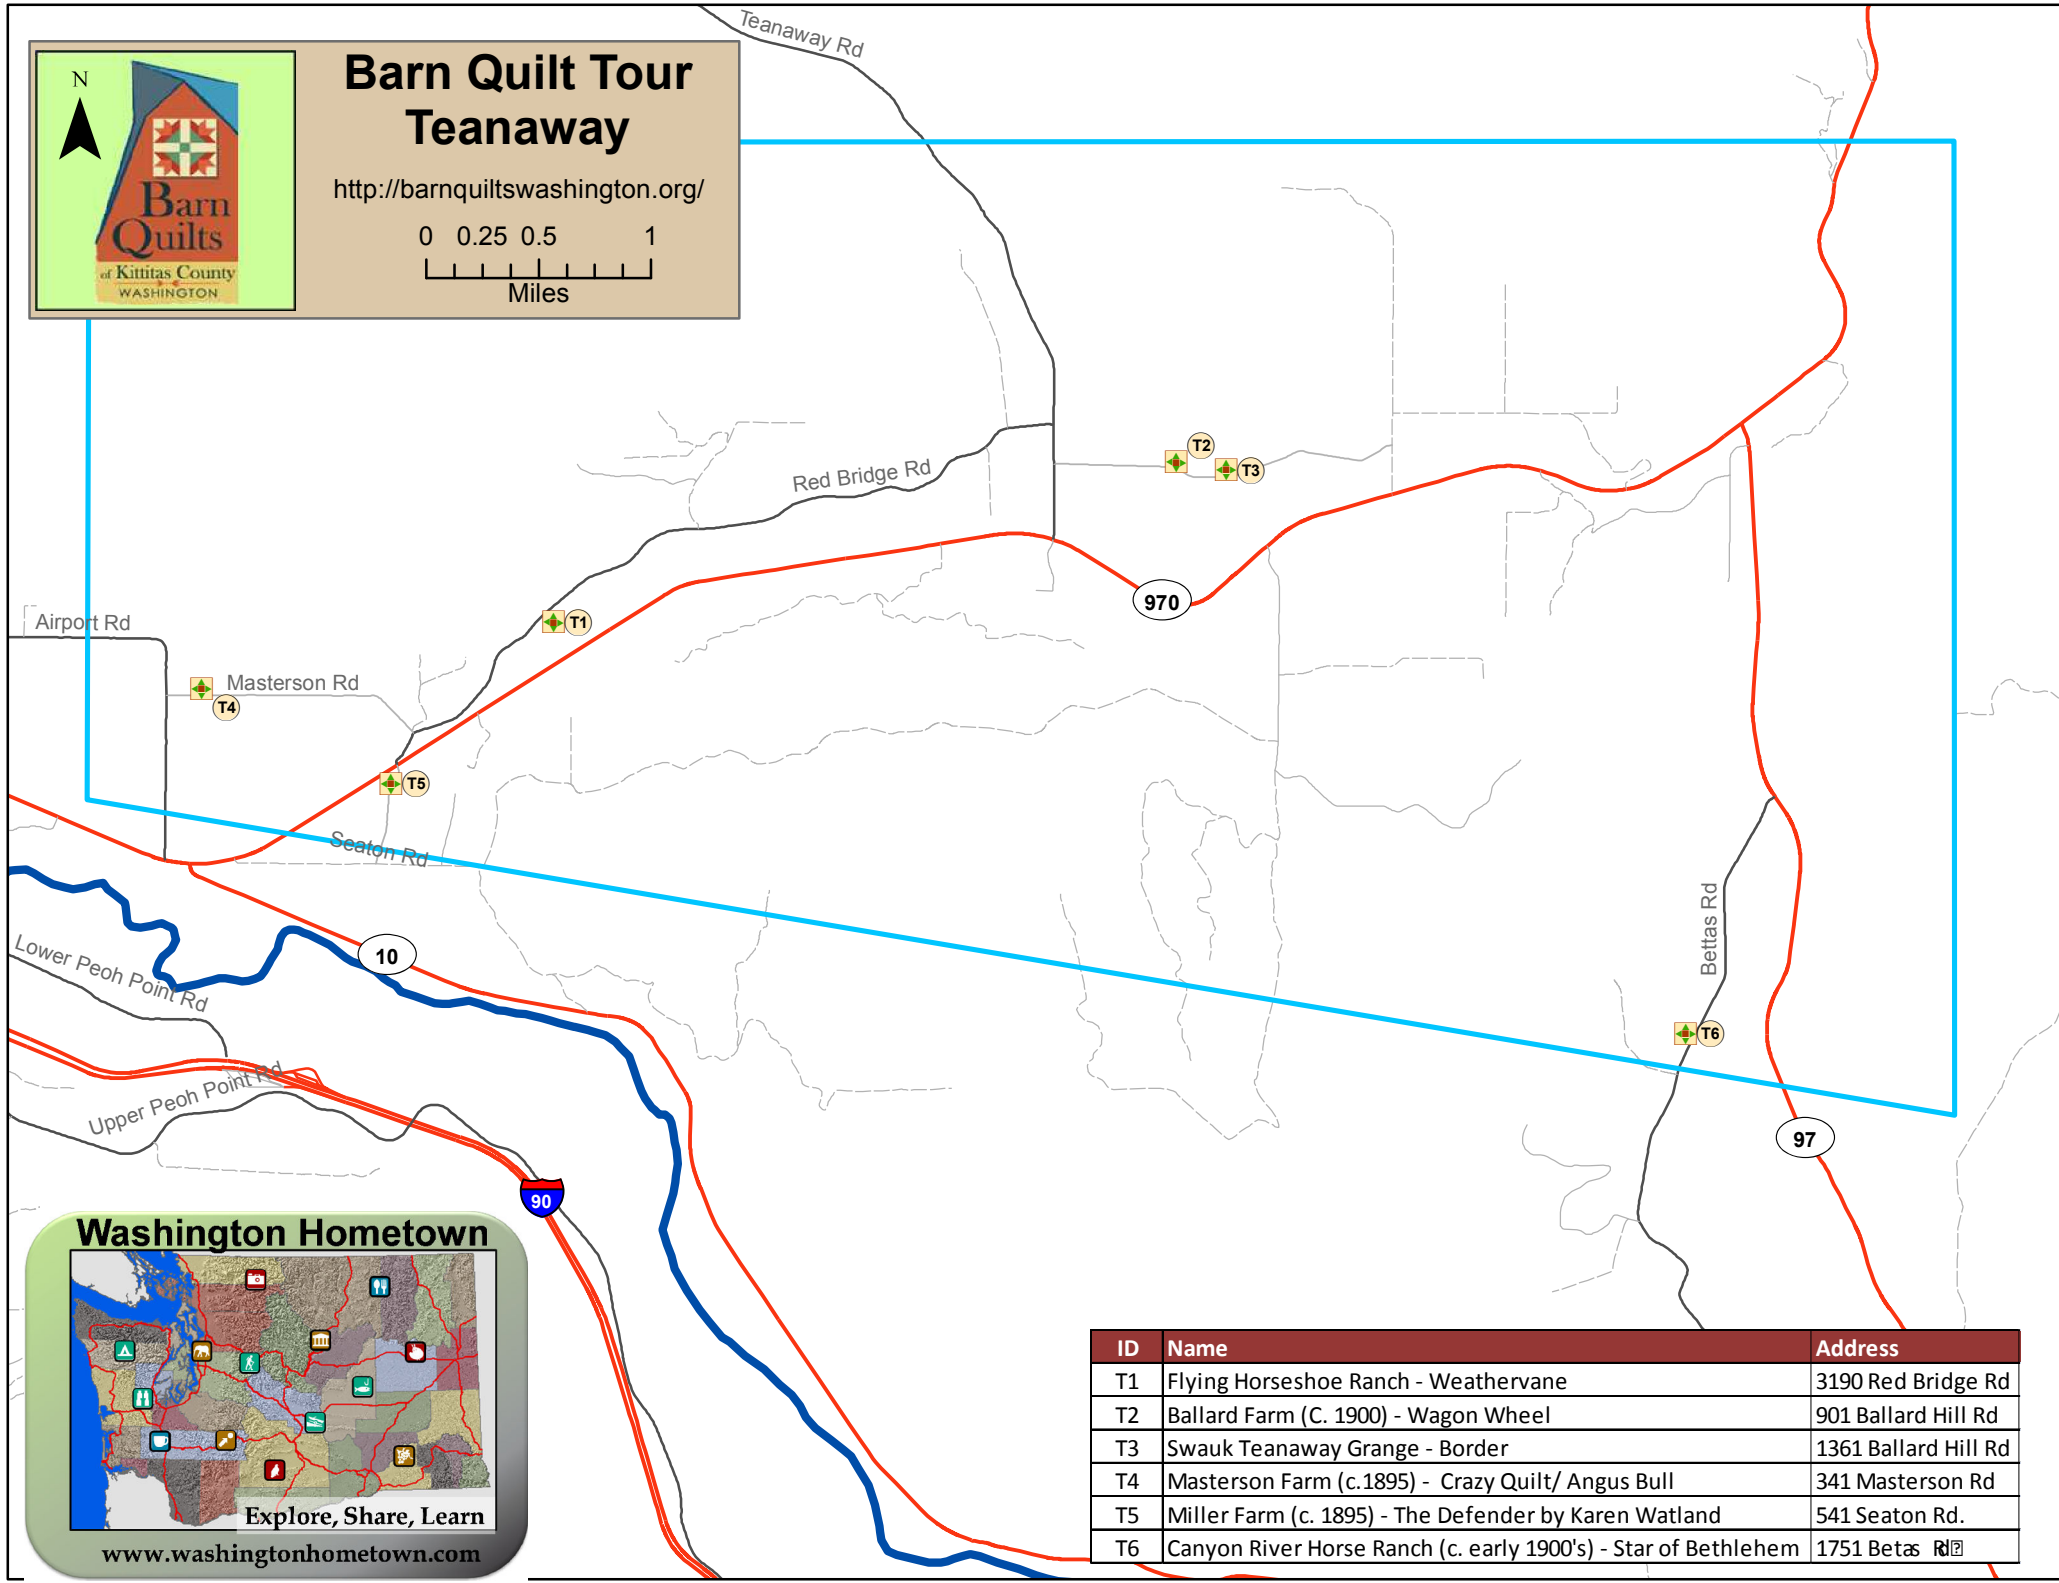

# Barn Quilt Tour Teanaway

<http://barnquilts.washington.org/>

**Washington Hometown**

Explore, Share, Learn  
[www.washingtonhometown.com](http://www.washingtonhometown.com)

ID	Name	Address
T1	Flying Horseshoe Ranch - Weathervane	3190 Red Bridge Rd
T2	Ballard Farm (C. 1900) - Wagon Wheel	901 Ballard Hill Rd
T3	Swauk Teanaway Grange - Border	1361 Ballard Hill Rd
T4	Masterson Farm (c.1895) - Crazy Quilt/ Angus Bull	341 Masterson Rd
T5	Miller Farm (c. 1895) - The Defender by Karen Watland	541 Seaton Rd.
T6	Canyon River Horse Ranch (c. early 1900's) - Star of Bethlehem	1751 Betas Rd